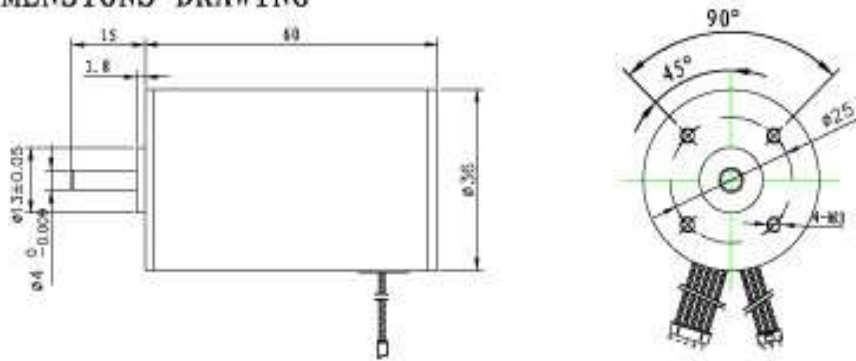

BY36BL DC brushless motor  
 size: 36mm power: 5W-10W

- Long Life and Highly Reliable
- Compact Size with High Power Density
- Size: 36mm diameter
- Ball bearing or sleeve bearing
- Singleshaft or double shaft
- Three phase and 8 poles
- cw & ccw
- Speen cotrol
- Different winding and mechanical modification

**BY36BL**

**Dimensions**

● DIMENSIONS DRAWING

**Specification**

Moden	Rated voltage	Rated current	Rated speed	Rated power	Rated torque				
BY36BL05	24	0.3	8000	5	63				
BY36BL07	30	0.3	12000	7.5	63				
BY36BL5B	12	0.7	10000	5	50				